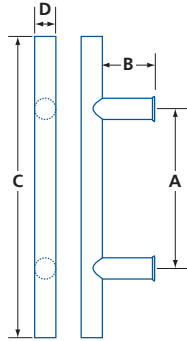

#### 19R-E 316

- Marine grade, 316 stainless steel
- Ideal for outdoor use
- For wood or metal doors 1 3/8–2 1/4" (35–57 mm) thick
- For glass doors 5/16–1/2" (8–13 mm) thick
- Available in paired or single pulls
- Single pulls are thru-bolt mounted with round end-caps
- All necessary mounting hardware included
- Packaged in an eco-friendly, fully recyclable, box

MODEL	TYPE <sup>1</sup>	FINISH	A	B	C	∅ D	/BOX
19R12E	B, S*	316	12 (305)	2 7/16 (62)	24 (610)	1 1/4 (32)	(B) 1 pair (S) 1 single
19R24E	B, S*	316	24 (610)	2 7/16 (62)	36 (915)	1 1/4 (32)	(B) 1 pair (S) 1 single
19R36E	B, S*	316	36 (915)	2 7/16 (62)	48 (1220)	1 1/4 (32)	(B) 1 pair (S) 1 single
19R48E	B, S*	316	48 (1220)	2 7/16 (62)	60 (1524)	1 1/4 (32)	(B) 1 pair (S) 1 single
19R60E	B, S*	316	60 (1524)	2 7/16 (62)	72 (1829)	1 1/4 (32)	(B) 1 pair (S) 1 single

MODEL	TYPE <sup>1</sup>	FINISH	A	B	C	∅ D	/BOX
19Q12E*	B, S	-630, -19	12 (305)	2 7/16 (62)	24 (610)	1 1/4 (32)	(B) 1 pair (S) 1 single
19Q24E	B, S*	-630, -19*	24 (610)	2 7/16 (62)	36 (915)	1 1/4 (32)	(B) 1 pair (S) 1 single
19Q36E	B, S*	-630, -19*	36 (915)	2 7/16 (62)	48 (1220)	1 1/4 (32)	(B) 1 pair (S) 1 single
19Q48E	B, S*	-630, -19*	48 (1220)	2 7/16 (62)	60 (1524)	1 1/4 (32)	(B) 1 pair (S) 1 single
19Q60E*	B, S	-630, -19	60 (1524)	2 7/16 (62)	72 (1829)	1 1/4 (32)	(B) 1 pair (S) 1 single
19Q72E	B, S*	-630, -19*	72 (1829)	2 7/16 (62)	84 (2134)	1 1/4 (32)	(B) 1 pair (S) 1 single

IN (MM) (1) B– PAIRED PULLS S–SINGLE PULL (\*) SPECIAL ORDER