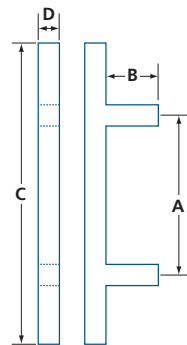

19Q-E

- For wood or metal doors 1 3/8–2 1/4" (35–57 mm) thick
- For glass doors 5/16–1/2" (8–13 mm) thick
- 304 Stainless steel
- Available in paired or single pulls
- Single pulls are thru-bolt mounted with round end-caps
- All necessary mounting hardware included
- Packaged in an eco-friendly, fully recyclable, box

MODEL	TYPE¹	FINISH	A	B	C	∅ D	/BOX
19Q12E*	B, S	-630, -19	12 (305)	2 7/16 (62)	24 (610)	1 1/4 (32)	(B) 1 pair (S) 1 single
19Q24E	B, S*	-630, -19*	24 (610)	2 7/16 (62)	36 (915)	1 1/4 (32)	(B) 1 pair (S) 1 single
19Q36E	B, S*	-630, -19*	36 (915)	2 7/16 (62)	48 (1220)	1 1/4 (32)	(B) 1 pair (S) 1 single
19Q48E	B, S*	-630, -19*	48 (1220)	2 7/16 (62)	60 (1524)	1 1/4 (32)	(B) 1 pair (S) 1 single
19Q60E*	B, S	-630, -19	60 (1524)	2 7/16 (62)	72 (1829)	1 1/4 (32)	(B) 1 pair (S) 1 single
19Q72E	B, S*	-630, -19*	72 (1829)	2 7/16 (62)	84 (2134)	1 1/4 (32)	(B) 1 pair (S) 1 single

IN (MM) (1) B– PAIRED PULLS S–SINGLE PULL (*) SPECIAL ORDER