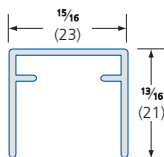

STANDARD LENGTHS*

TR02B-48	48" (1219mm)
TR02B-60	60" (1524mm)
TR02B-72	72" (1828mm)
TR02B-84	84" (2133mm)
TR02B-96	96" (2438mm)
TR02B-108	108" (2743mm)
TR02B-120	120" (3048mm)
TR02B-144	144" (3658mm)

TR11 J-TRACK

- Extruded aluminum track, mill finish
- Pre-drilled top mounting holes every 12" (305mm)
- Custom lengths available by special order
- Mounting hardware and screws are NOT included

STANDARD LENGTHS*

TR11-48	48" (1219mm)
TR11-60	60" (1524mm)
TR11-72	72" (1828mm)
TR11-84	84" (2133mm)
TR11-96	96" (2438mm)
TR11-108	108" (2743mm)
TR11-120	120" (3048mm)
TR11-144	144" (3658mm)

TR21 BI-FOLD TRACK

- Extruded aluminum track, mill finish
- Custom lengths available by special order
- Mounting hardware and screws are NOT included

STANDARD LENGTHS*

TR21-36	36" (914mm)
TR21-48	48" (1219mm)
TR21-60	60" (1524mm)
TR21-72	72" (1828mm)
TR21-84	84" (2133mm)
TR21-96	96" (2438mm)
TR21-120	120" (3048mm)
TR21-144	144" (3658mm)

(*) CUSTOM AND STANDARD LENGTHS CAN VARY BY ±1/8 IN (3 MM)