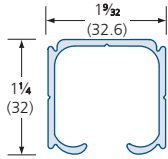

SLIDING HARDWARE

GENERAL HARDWARE

SLIDING TRACKS

TR01, TR02B, TR11, TR21

TR01 SINGLE TRACK

- Extruded aluminum track, mill finish
- Pre-drilled top mounting holes every 16" (406mm) to match wall mount (#WM01)
- Snap-on fascia (#TRF01B) available for one or both sides with matching end-caps (#TRFC01/TRFC01D) also available
- Wall mount bracket (#WM01) available
- Custom lengths available by special order
- Mounting hardware and screws are NOT included

STANDARD LENGTHS*

TR01-36	36" (914mm)
TR01-48	48" (1219mm)
TR01-60	60" (1524mm)
TR01-72	72" (1828mm)
TR01-84	84" (2133mm)
TR01-96	96" (2438mm)
TR01-108	108" (2743mm)
TR01-120	120" (3048mm)
TR01-144	144" (3658mm)

- Extruded aluminum track, mill finish
- Pre-drilled top mounting holes every 12" (305mm)
- Custom lengths available by special order
- Mounting hardware and screws are NOT included

STANDARD LENGTHS*

TR11-48	48" (1219mm)
TR11-60	60" (1524mm)
TR11-72	72" (1828mm)
TR11-84	84" (2133mm)
TR11-96	96" (2438mm)
TR11-108	108" (2743mm)
TR11-120	120" (3048mm)
TR11-144	144" (3658mm)

(*) CUSTOM AND STANDARD LENGTHS CAN VARY BY ±1/8 IN (3 MM)