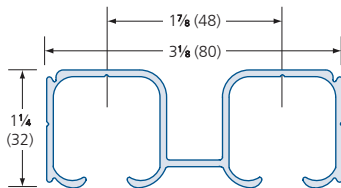

SLIDING HARDWARE

GENERAL HARDWARE

SLIDING TRACKS

TR01, TR02B, TR11, TR21

TR01 SINGLE TRACK

- Extruded aluminum track, mill finish
- Pre-drilled top mounting holes every 16" (406mm) to match wall mount (#WM01)
- Snap-on fascia (#TRF01B) available for one or both sides with matching end-caps (#TRFC01/TRFC01D) also available
- Wall mount bracket (#WM01) available
- Custom lengths available by special order
- Mounting hardware and screws are NOT included

STANDARD LENGTHS*

TR01-36	36" (914mm)
TR01-48	48" (1219mm)
TR01-60	60" (1524mm)
TR01-72	72" (1828mm)
TR01-84	84" (2133mm)
TR01-96	96" (2438mm)
TR01-108	108" (2743mm)
TR01-120	120" (3048mm)
TR01-144	144" (3658mm)

- Extruded aluminum track, mill finish
- Pre-drilled top mounting holes every 12" (305mm)
- Custom lengths available by special order
- Mounting hardware and screws are NOT included

STANDARD LENGTHS*

TR11-48	48" (1219mm)
TR11-60	60" (1524mm)
TR11-72	72" (1828mm)
TR11-84	84" (2133mm)
TR11-96	96" (2438mm)
TR11-108	108" (2743mm)
TR11-120	120" (3048mm)
TR11-144	144" (3658mm)

(*) CUSTOM AND STANDARD LENGTHS CAN VARY BY ±1/8 IN (3 MM)