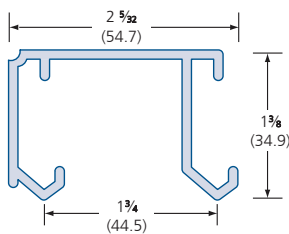

STANDARD LENGTHS*

TR01-36	36" (914mm)
TR01-48	48" (1219mm)
TR01-60	60" (1524mm)
TR01-72	72" (1828mm)
TR01-84	84" (2133mm)
TR01-96	96" (2438mm)
TR01-108	108" (2743mm)
TR01-120	120" (3048mm)
TR01-144	144" (3658mm)

STANDARD LENGTHS*

TR02B-48	48" (1219mm)
TR02B-60	60" (1524mm)
TR02B-72	72" (1828mm)
TR02B-84	84" (2133mm)
TR02B-96	96" (2438mm)
TR02B-108	108" (2743mm)
TR02B-120	120" (3048mm)
TR02B-144	144" (3658mm)

TR11 J-TRACK

- Extruded aluminum track, mill finish
- Pre-drilled top mounting holes every 12" (305mm)
- Custom lengths available by special order
- Mounting hardware and screws are NOT included

STANDARD LENGTHS*

TR11-48	48" (1219mm)
TR11-60	60" (1524mm)
TR11-72	72" (1828mm)
TR11-84	84" (2133mm)
TR11-96	96" (2438mm)
TR11-108	108" (2743mm)
TR11-120	120" (3048mm)
TR11-144	144" (3658mm)

(*) CUSTOM AND STANDARD LENGTHS CAN VARY BY ±1/8 IN (3 MM)